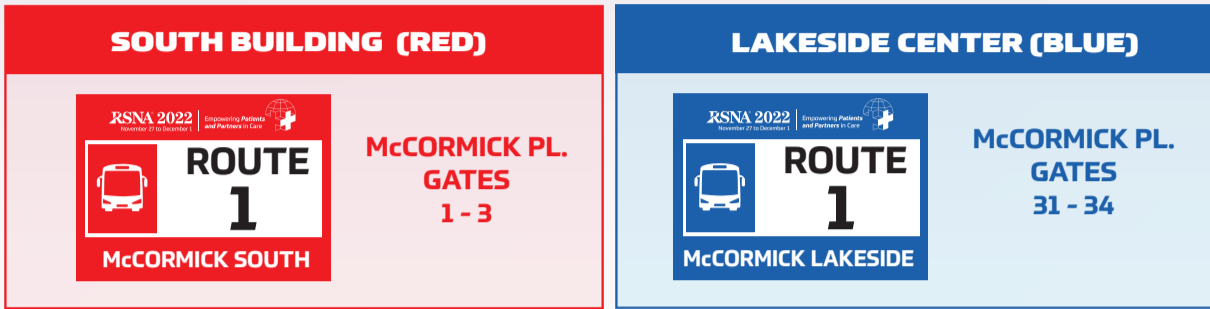

HOTEL SHUTTLE INFORMATION

RSNA 2022

November 27 to December 1

Empowering *Patients*
and *Partners* in Care

HOURS OF OPERATION

	INBOUND	CENTER CITY EXPRESS	OUTBOUND
	○ DEPARTING: HOTELS ● SERVICE TO: McCORMICK PL. EVERY 15 - 20 MINUTES	McCORMICK PL. SOUTH - GATE 3, LAKESIDE - GATE 31 ↔ NE CORNER OF ILLINOIS ST. AND MICHIGAN AVE. (Near InterContinental Hotel) EVERY 5 - 10 MINUTES	○ DEPARTING: McCORMICK PL. ● SERVICE TO: HOTELS EVERY 15 - 20 MINUTES
SUNDAY, NOV. 27 - WEDNESDAY, NOV. 30	6:45 AM - 11:00 AM	11:00 AM - 2:00 PM	2:00 PM - 6:00 PM
THURSDAY, DEC. 1	6:45 AM - 11:00 AM	11:00 AM - 2:00 PM	2:00 PM - 4:30 PM

BUS SIGNAGE

INFORMATION & SPECIAL NEEDS

PLEASE CALL 877-899-0986 DURING HOURS OF OPERATION FOR HOTEL SHUTTLE INFORMATION OR SPECIAL NEEDS TRANSPORTATION. FOR AFTER HOURS INQUIRIES, PLEASE EMAIL RSNATRANSPORTATION@RHODEPLANNING.COM.

SCAN QR CODE FOR 'REAL TIME' SHUTTLE INFORMATION OR TO DOWNLOAD THE SCHEDULE!